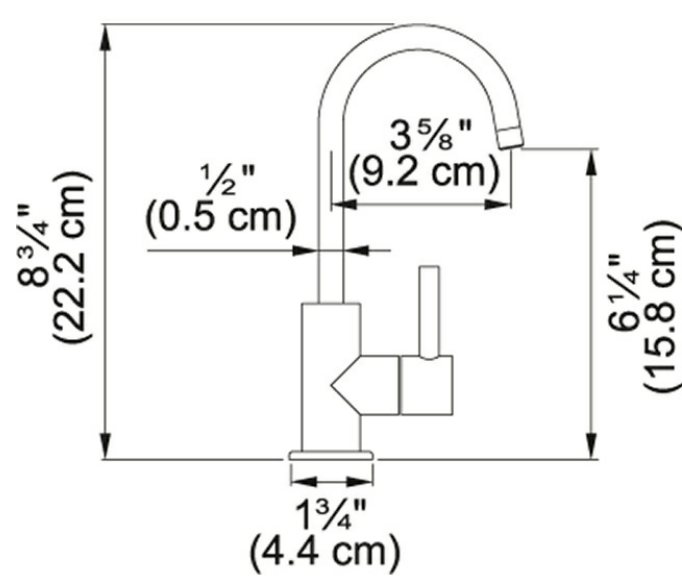

### Product Information

Version	Cold Water Dispenser
Flow Rate	0.5 gpm
Spray Type	Stream
Faucet Operation	Single Lever
Spout Swivel Range	360 °
Where to buy	Showroom
Countertop hole diameter	1 3/8"

### Technical Drawing